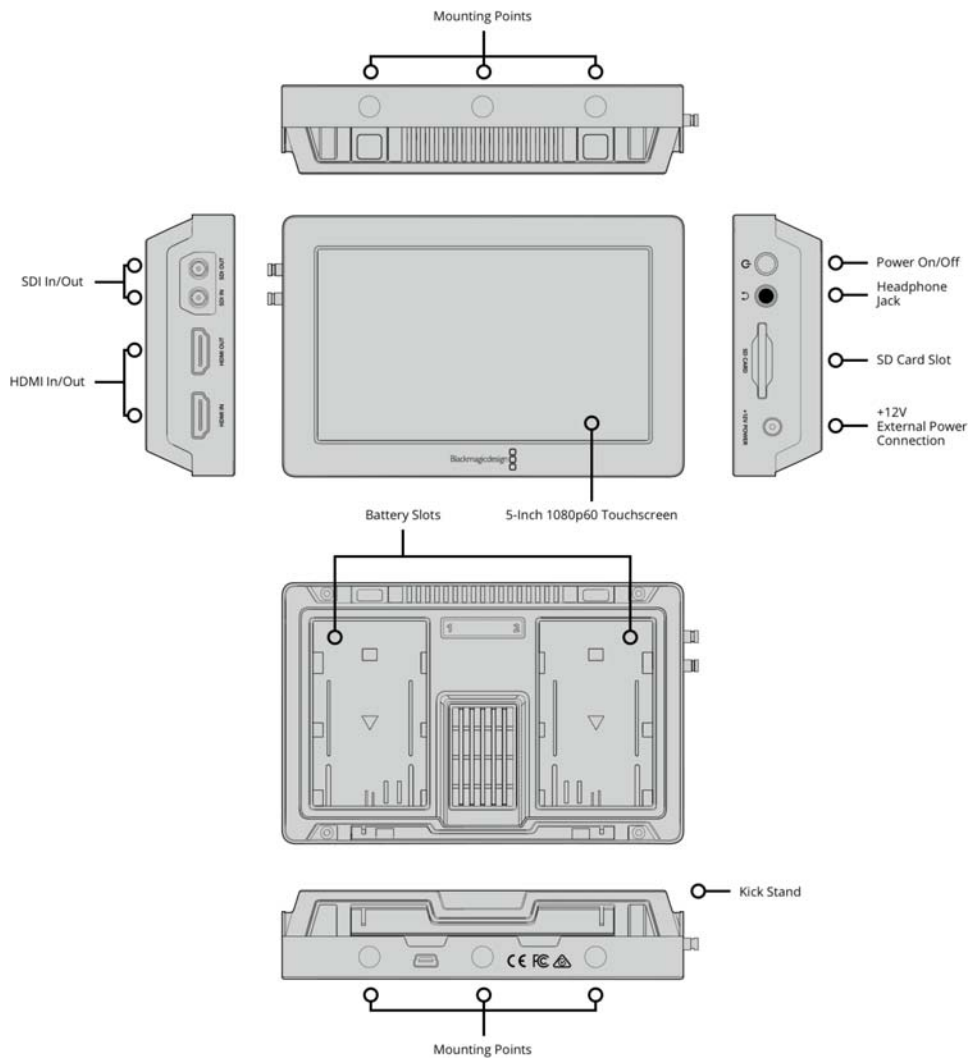

Codecs

Supports: Apple ProRes 422 HQ, ProRes 422, ProRes LT, ProRes Proxy, Avid DNxHD.