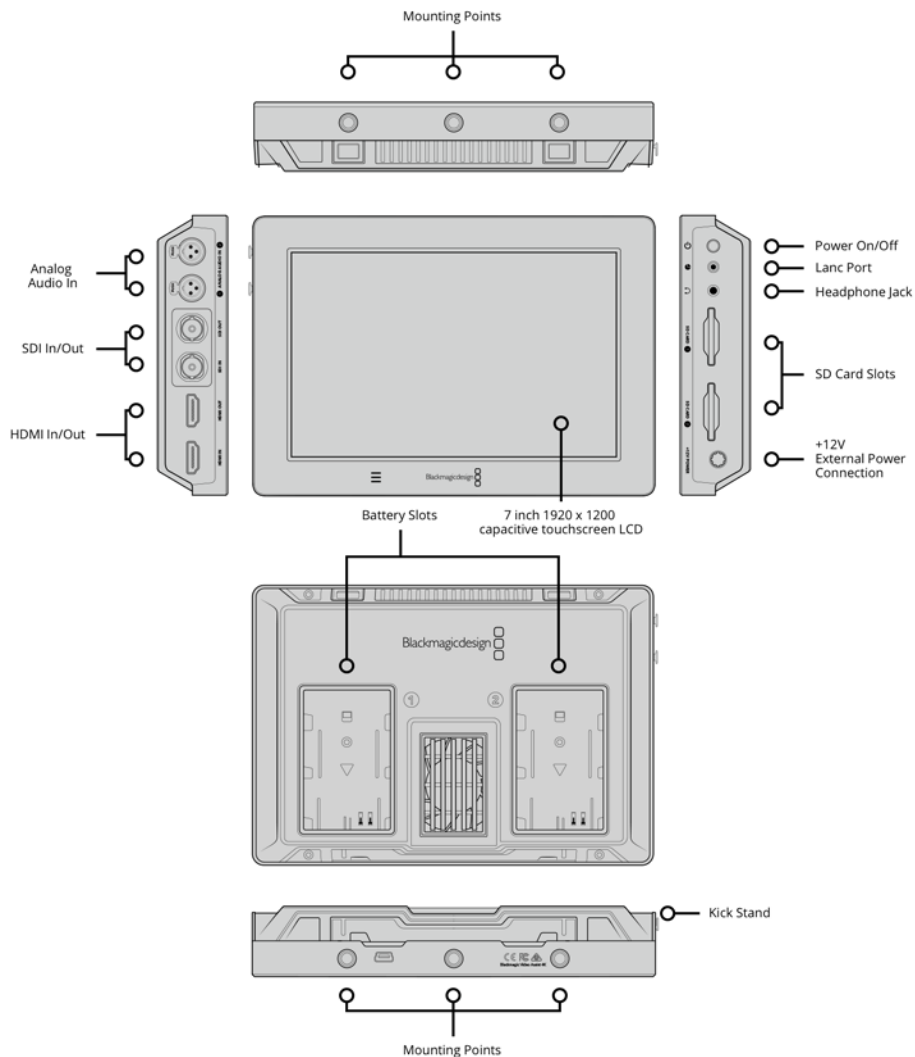

Codecs

Supports: Apple ProRes 422 HQ, ProRes 422, ProRes LT, ProRes Proxy.

SDI Video Standards

SD Format Support

525i59.94 NTSC, 625i50 PAL

HD Format Support

720p50, 59.94
1080p23.98, 24, 25, 29.97, 30, 50, 59.94, 60
1080i50, 59.94

SDI Compliance

SMPTE 259M, SMPTE 292M, SMPTE 296M, SMPTE 425M 2084

SDI Metadata Support

HD RP188

Audio Sampling

Television standard sample rate of 48 kHz and 24-bit.

Video Sampling

4:2:2 YUV

Color Precision

10-bit

Color Space

REC 601, REC 709