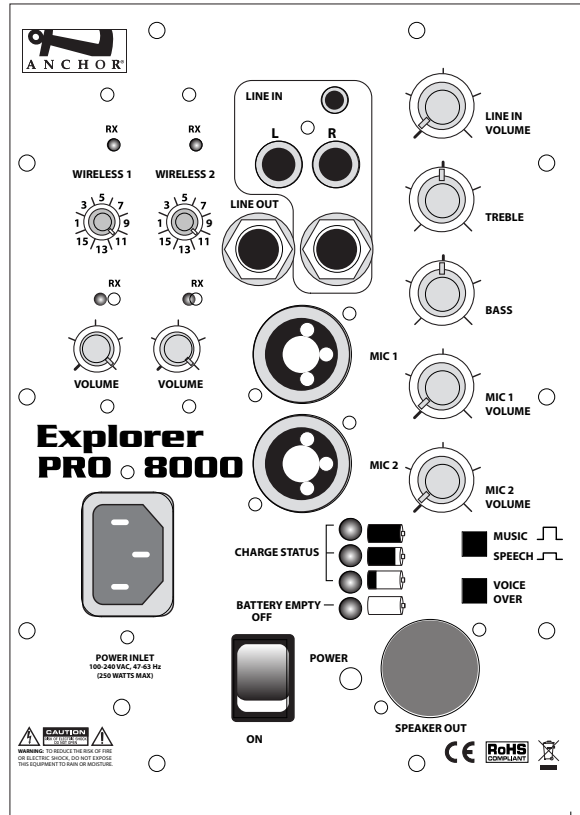

(EXP-8000U2 Back Panel Shown)

TECHNICAL SPECIFICATIONS

Rated Power Output	75 watts AC/DC mode	Inputs	
Frequency Response	80 Hz - 16 kHz	Microphone (Two combo)	Lo-Z (1 K Ω), balanced, XLR 12 VDC condenser microphone phantom power
AC Power Reqs.	90 - 264 VAC, 50/60 Hz		Hi-Z (10 K Ω), balanced 1/4" phone Hi-Z (10 K Ω), balanced 1/4" phone
Dimensions (HWD)	17" x 10.5" x 9.5" (43 x 27 x 24 cm)	Auxiliary (line)	
Weight (AC/DC)	23 lbs/ 10.4 Kg	Sensitivity For Rated Output	
Weight (AC only)	16 lbs/ 7.25 Kg	Line	-8.4 dBV (380 mVrms)
		Mic (unbal & bal)	-49 dBV (3.63 mVrms)
		Outputs	
		Line (post fader)	Lo-Z, buffered, 1/4" unbalanced/ balanced
		Speaker	4-pole Neutrik Speakon [®] jack